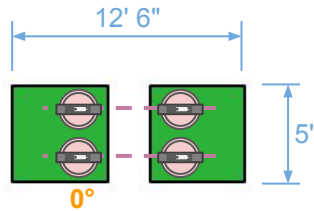

# 77 W Wacker Drive [Result B]

Planter B Dim. - 17' L x 8' 2" W x 25' H

Heatmap 1. - 25' H

Heatmap 2. - 6' H

# 77 W Wacker Drive [Result C]

Planter C Dim. - 5' 6" L x 5' W x 25' H

Heatmap 1. - 25' H

Heatmap 2. - 6' H

# 77 W Wacker Drive Lighting Layout, Top View

Total Fixture-

A

B

C