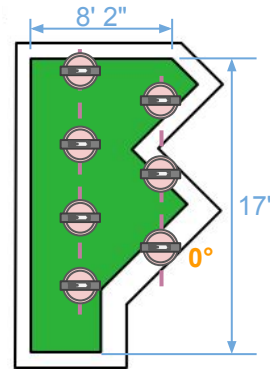

# 77 W Wacker Drive [Result B]

Planter B Dim. - 17' L x 8' 2" W x 25' H

Heatmap 1. - 25' H

Heatmap 2. - 6' H

# 77 W Wacker Drive [Result C]

Planter C Dim. - 5' 6" L x 5' W x 25' H

Heatmap 1. - 25' H

Heatmap 2. - 6' H

# 77 W Wacker Drive Lighting Layout, Top View

Total Fixture-

A

B

C

# 77 W Wacker Drive Light Angle, Side View

Total Fixture-